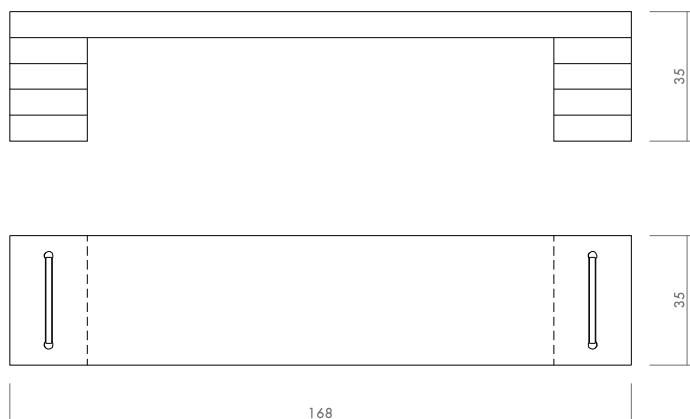

DIVA-B

MORO

Moro Serizzo s.a.s.
Via Alpiano Inferiore, 3
28862 Crodo (VB) - ITALY
tel. +39 0324 61295
fax +39 0324 61670
email: info@moroserizzo.it
www.moroserizzo.it

DIVA-B

Stone benches made of slabs to be assembled using the union floating system. The modulated segment making up each support allows for varying the height of the seat. The absence of rigid adhesives and hardware is a guarantee of durability and resistance to weather conditions. Ideal for both external and internal use.

TECHNICAL DATA:

weight: 210 kg

MOR○

Moro Serizzo s.a.s.
Via Alpiano Inferiore, 3
28862 Crodo (VB) - ITALY
tel. +39 0324 61295
fax +39 0324 61670
email: info@moroserizzo.it
www.moroserizzo.it

DIVA-B

Beola Bianca