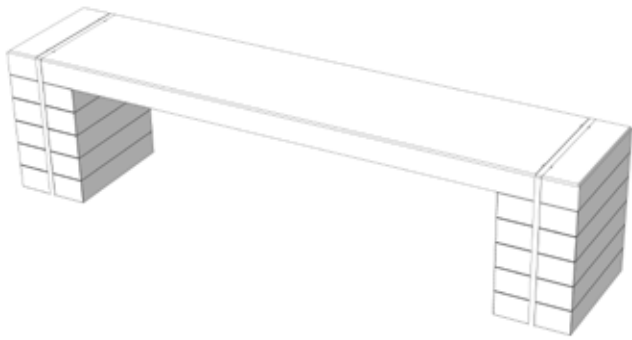

DIVA-A

MORO

Moro Serizzo s.a.s.
Via Alpiano Inferiore, 3
28862 Crodo (VB) - ITALY
tel. +39 0324 61295
fax +39 0324 61670
email: info@moroserizzo.it
www.moroserizzo.it

DIVA-A

Stone benches made of slabs to be assembled using the union floating system. The modulated segment making up each support allows for varying the height of the seat. The absence of rigid adhesives and hardware is a guarantee of durability and resistance to weather conditions. Ideal for both external and internal use.

TECHNICAL DATA:

weight: 210 kg

MORO

Moro Serizzo s.a.s.
Via Alpiano Inferiore, 3
28862 Crodo (VB) - ITALY
tel. +39 0324 61295
fax +39 0324 61670
email: info@moroserizzo.it
www.moroserizzo.it

DIVA-A

Beola Bianca