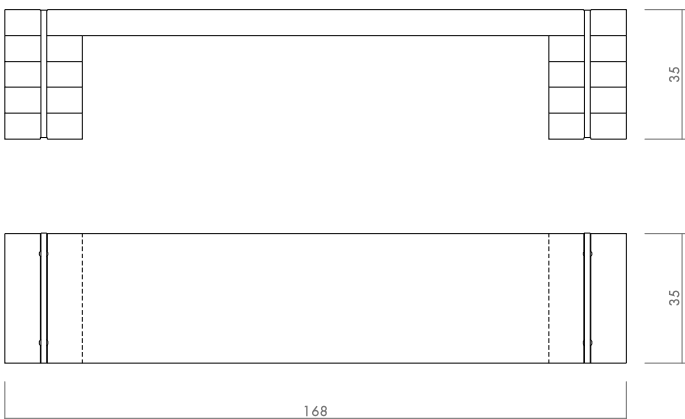

DIVA-A

MORO

Moro Serizzo s.a.s.
Via Alpiano Inferiore, 3
28862 Crodo (VB) - ITALY
tel. +39 0324 61295
fax +39 0324 61670
email: info@moroserizzo.it
www.moroserizzo.it

DIVA-A

Stone benches made of slabs to be assembled using the union floating system. The modulated segment making up each support allows for varying the height of the seat. The absence of rigid adhesives and hardware is a guarantee of durability and resistance to weather conditions. Ideal for both external and internal use.

TECHNICAL DATA:

weight: 210 kg

MORO

Moro Serizzo s.a.s.
Via Alpiano Inferiore, 3
28862 Crodo (VB) - ITALY
tel. +39 0324 61295
fax +39 0324 61670
email: info@moroserizzo.it
www.moroserizzo.it

DIVA-A

Beola Bianca