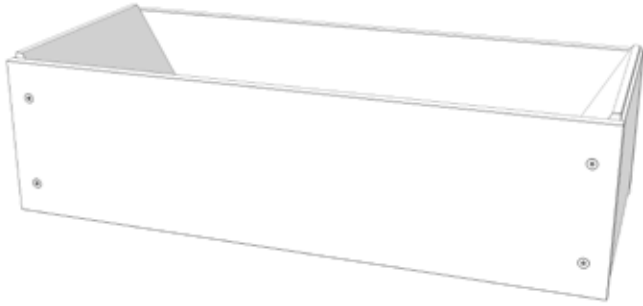

# TOS

Bathtubs in stone slabs assembled with inox stainless steel locking system. The smooth or brushed surface finishing and manual calibration of the surface enhances the outstanding natural features of the materials used.