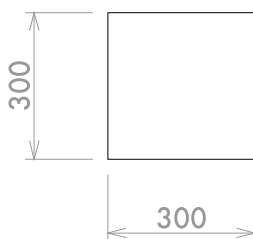

STANDARD

Slabs with cut sides
and ev. fixing system.

MORO

Moro Serizzo s.a.s.
Via Alpiano Inferiore, 3
28862 Crodo (VB) - ITALY
tel. +39 0324 61295
fax +39 0324 61670
email: info@moroserizzo.it
www.moroserizzo.it