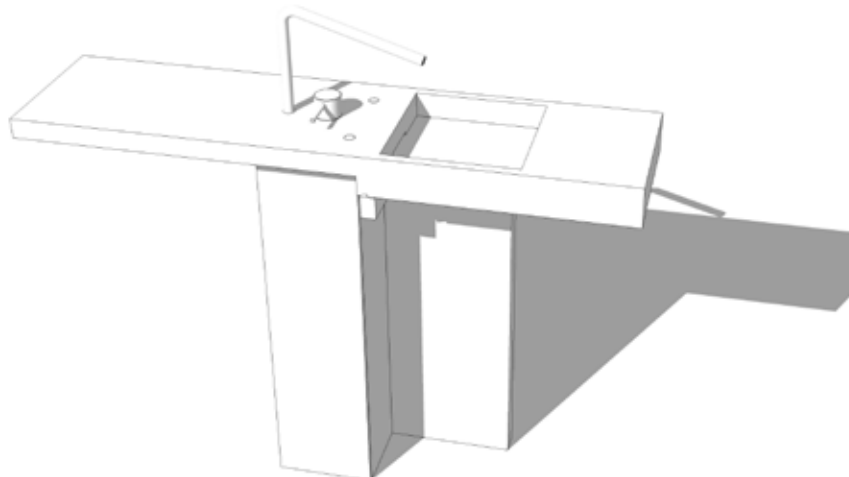

SOLO

MORO

Moro Serizzo s.a.s.
Via Alpiano Inferiore, 3
28862 Crodo (VB) - ITALY
tel. +39 0324 61295
fax +39 0324 61670
email: info@moroserizzo.it
www.moroserizzo.it