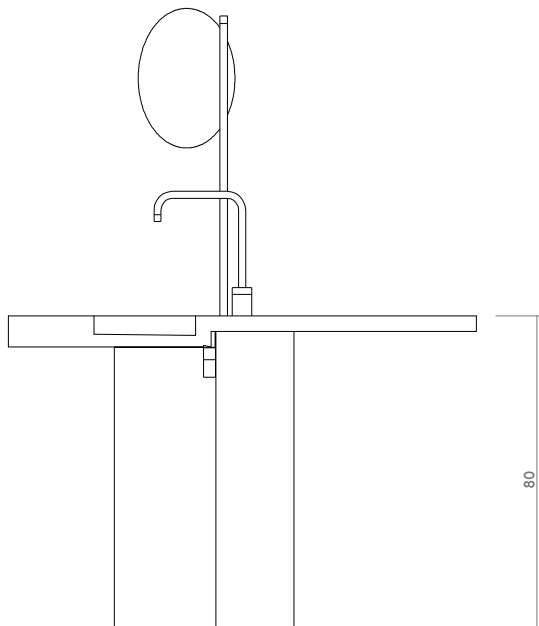

# SOLO

Stone made floor hand basins to be assembled for installation in the center of the room. The modulation allows the interested parties to customize the dimensional plane and pedestal. Also available with built-in inox stainless steel.

## TECHNICAL DATA:

weight: 133 kg