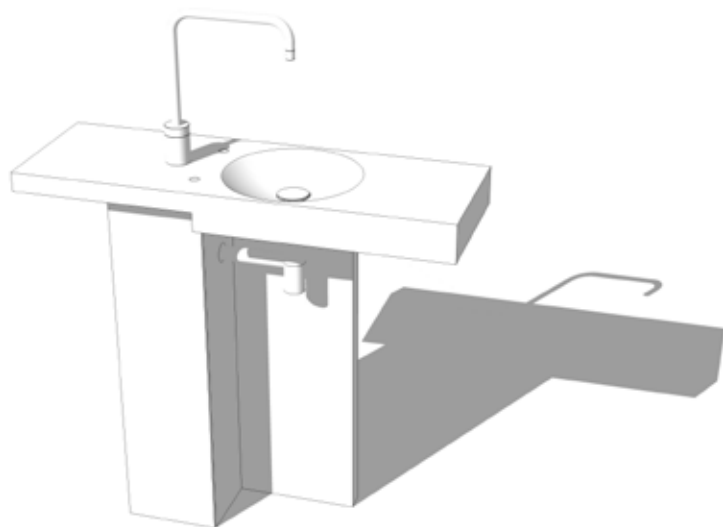

SOLO

MORO

Moro Serizzo s.a.s.
Via Alpiano Inferiore, 3
28862 Crodo (VB) - ITALY
tel. +39 0324 61295
fax +39 0324 61670
email: info@moroserizzo.it
www.moroserizzo.it