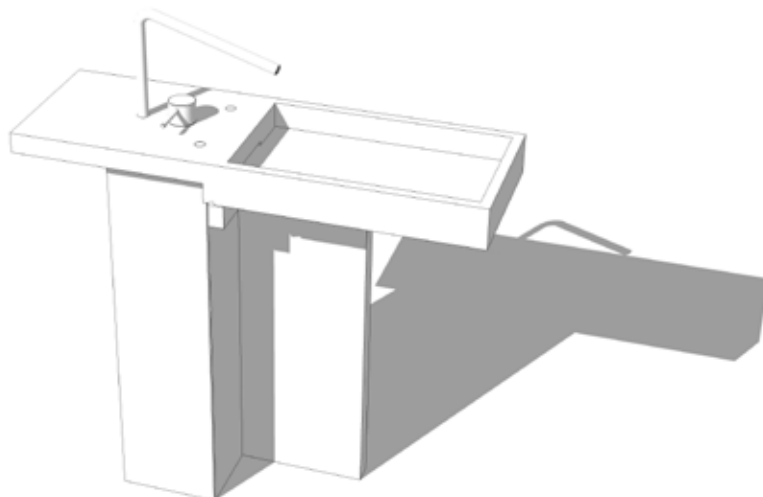

SOLO

MORO

Moro Serizzo s.a.s.
Via Alpiano Inferiore, 3
28862 Crodo (VB) - ITALY
tel. +39 0324 61295
fax +39 0324 61670
email: info@moroserizzo.it
www.moroserizzo.it