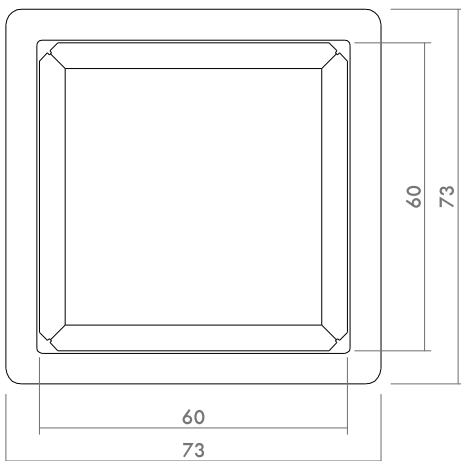

MORO

Moro Serizzo s.a.s.
Via Alpiano Inferiore, 3
28862 Crodo (VB) - ITALY
tel. +39 0324 61295
fax +39 0324 61670
email: info@moroserizzo.it
www.moroserizzo.it