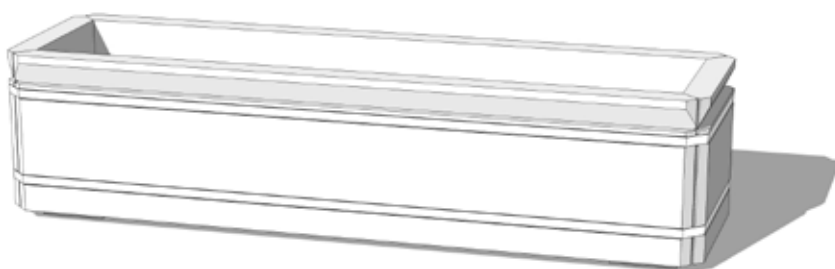

ROBI.O

MORO

Moro Serizzo s.a.s.
Via Alpiano Inferiore, 3
28862 Crodo (VB) - ITALY
tel. +39 0324 61295
fax +39 0324 61670
email: info@moroserizzo.it
www.moroserizzo.it