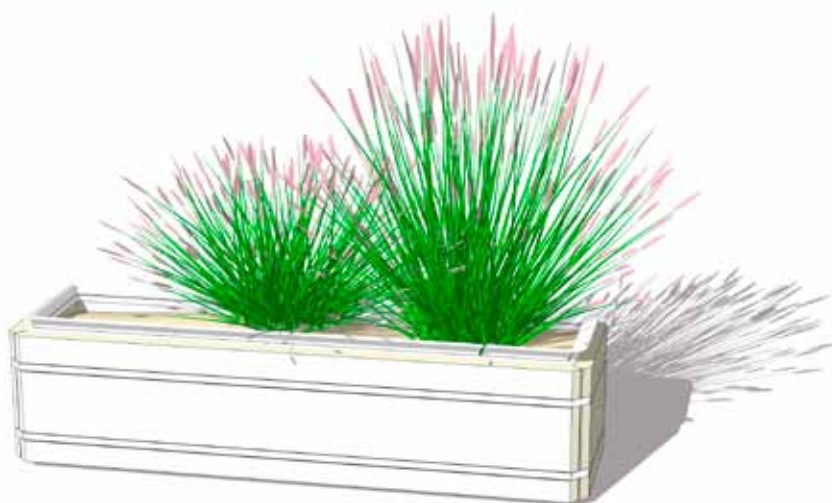

ROBI.O

MORO

Moro Serizzo s.a.s.
Via Alpiano Inferiore, 3
28862 Crodo (VB) - ITALY
tel. +39 0324 61295
fax +39 0324 61670
email: info@moroserizzo.it
www.moroserizzo.it