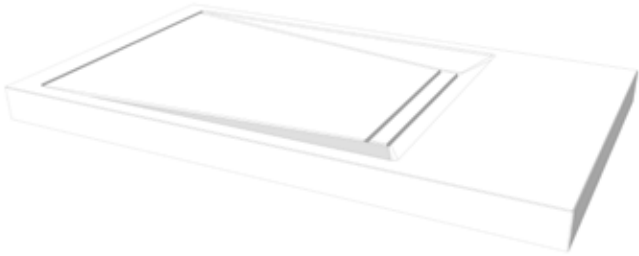

# RIALTO

A raised shower tray made from a single slab of stone. The smooth or brushed surface finishing enhances the outstanding natural features of the materials used. The cleaning of the waste collection system of the discharge of water is done with a simple quick removal of the light strip of stone.