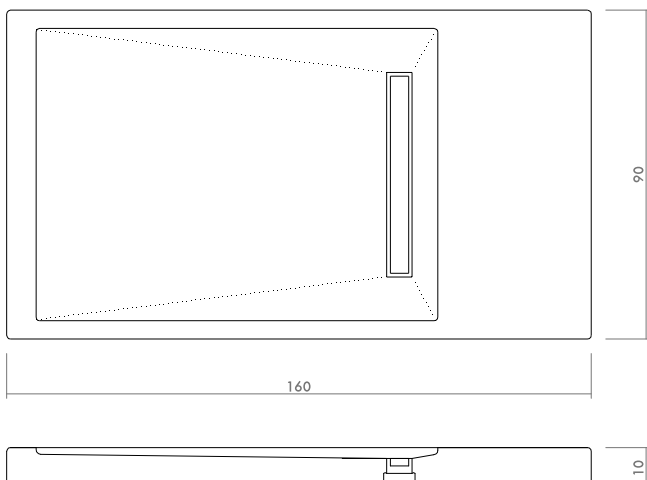

MORO

Moro Serizzo s.a.s.
Via Alpiano Inferiore, 3
28862 Crodo (VB) - ITALY
tel. +39 0324 61295
fax +39 0324 61670
email: info@moroserizzo.it
www.moroserizzo.it