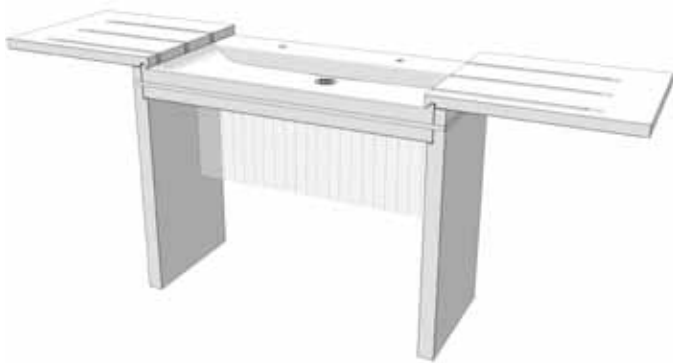

NIKA-A

MORO

Moro Serizzo s.a.s.
Via Alpiano Inferiore, 3
28862 Crodo (VB) - ITALY
tel. +39 0324 61295
fax +39 0324 61670
email: info@moroserizzo.it
www.moroserizzo.it

NIKA-A

Carved stone sink composed of a bath tub with lateral drainage. It can be installed on the floor with two stone supports assembled with union float. The technical veins for attaching the hydraulics is made of a inox stainless steel.

TECHNICAL DATA:

weight: 330 kg

MORO

Moro Serizzo s.a.s.
Via Alpiano Inferiore, 3
28862 Crodo (VB) - ITALY
tel. +39 0324 61295
fax +39 0324 61670
email: info@moroserizzo.it
www.moroserizzo.it

NIKA-A

Beola Bianca