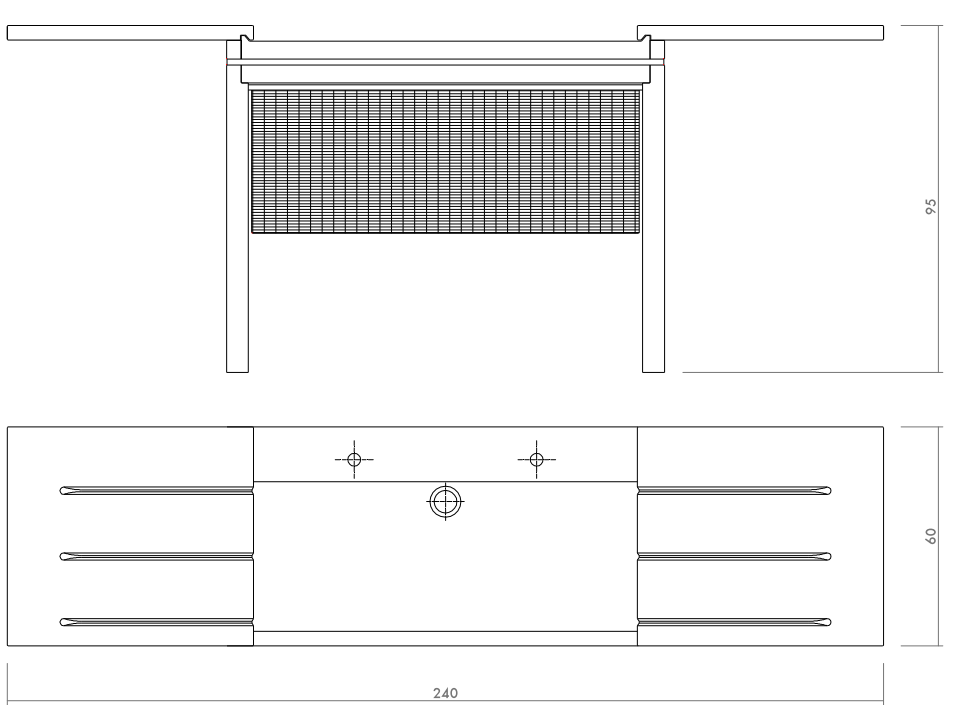

NIKA-A

MORO

Moro Serizzo s.a.s.
Via Alpiano Inferiore, 3
28862 Crodo (VB) - ITALY
tel. +39 0324 61295
fax +39 0324 61670
email: info@moroserizzo.it
www.moroserizzo.it

NIKA-A

Carved stone sink composed of a bath tub with lateral drainage. It can be installed on the floor with two stone supports assembled with union float. The technical veins for attaching the hydraulics is made of a inox stainless steel.

TECHNICAL DATA:

weight: 330 kg

MORO

Moro Serizzo s.a.s.
Via Alpiano Inferiore, 3
28862 Crodo (VB) - ITALY
tel. +39 0324 61295
fax +39 0324 61670
email: info@moroserizzo.it
www.moroserizzo.it

NIKA-A

Beola Bianca