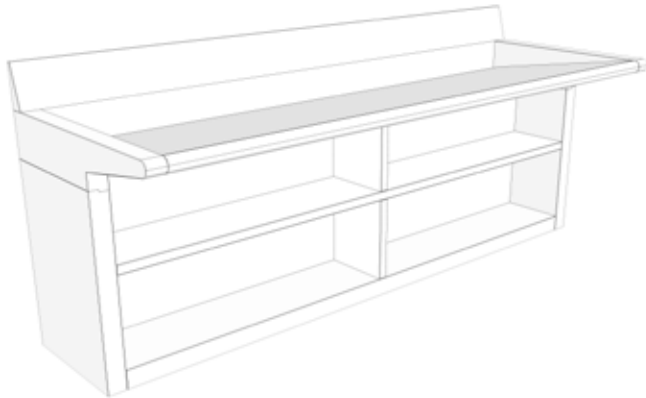

# KARMA

Wall hanging wash basins made of stone to be assembled. The extractable drawers under the sink is divided across an element of movable solid wood, that permits easy accesses to the rear or back of the siphon. The finishing of the wood is always done with natural oils.