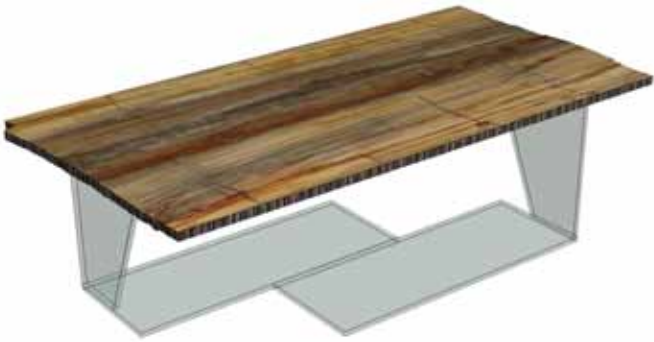

ASSIA

MORO

Moro Serizzo s.a.s.
Via Alpiano Inferiore, 3
28862 Crodo (VB) - ITALY
tel. +39 0324 61295
fax +39 0324 61670
email: info@moroserizzo.it
www.moroserizzo.it

ASSIA

Coffee table with a rectangular wooden top from the Mesozoic age (about 200 million years).