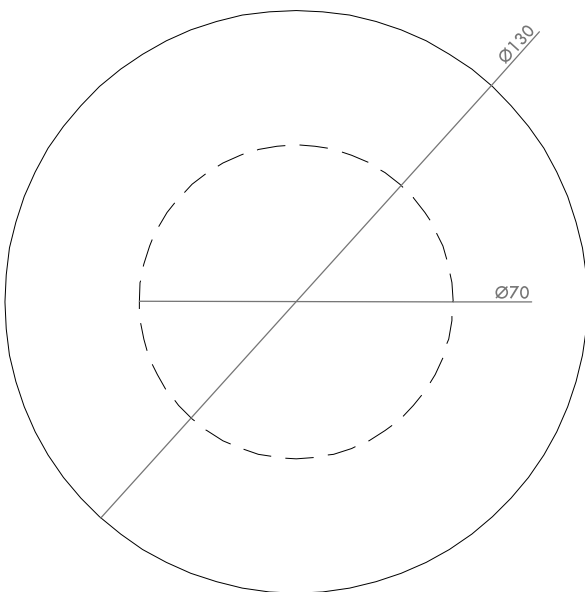

ANELLO

MORO

Moro Serizzo s.a.s.
Via Alpiano Inferiore, 3
28862 Crodo (VB) - ITALY
tel. +39 0324 61295
fax +39 0324 61670
email: info@moroserizzo.it
www.moroserizzo.it

ANELLO

TStone top round table with inox stainless steel supports. The assembly is done by simply mounting the top onto the supports with the interposition of elastic elements.

TECHNICAL DATA:

weight: 136 kg + 56 kg Inox steel

MORO

Moro Serizzo s.a.s.
Via Alpiano Inferiore, 3
28862 Crodo (VB) - ITALY
tel. +39 0324 61295
fax +39 0324 61670
email: info@moroserizzo.it
www.moroserizzo.it