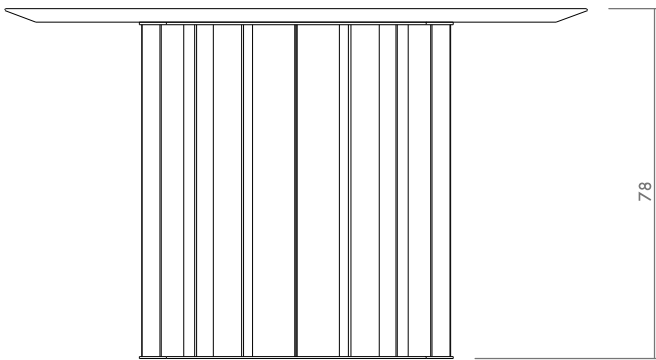

ANELLO

MORO

Moro Serizzo s.a.s.
Via Alpiano Inferiore, 3
28862 Crodo (VB) - ITALY
tel. +39 0324 61295
fax +39 0324 61670
email: info@moroserizzo.it
www.moroserizzo.it

ANELLO

TStone top round table with inox stainless steel supports. The assembly is done by simply mounting the top onto the supports with the interposition of elastic elements.

TECHNICAL DATA:

weight: 136 kg + 56 kg Inox steel

MORO

Moro Serizzo s.a.s.
Via Alpiano Inferiore, 3
28862 Crodo (VB) - ITALY
tel. +39 0324 61295
fax +39 0324 61670
email: info@moroserizzo.it
www.moroserizzo.it